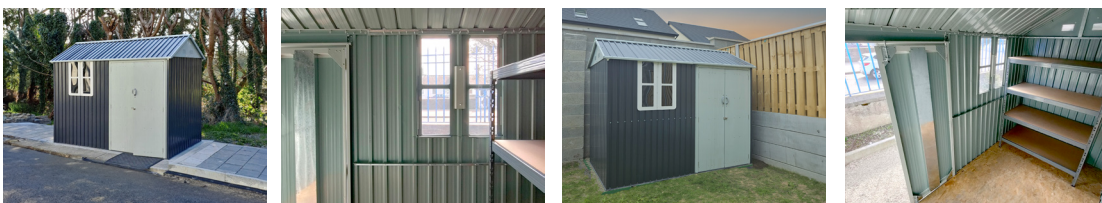

STEEL SHED PRICELIST: JAN 2025

CALL +44 283 04415 60

SALES@DIRECTSTORE24.CO.UK

CLASSIC STEEL SHEDS

Size	Flat-Packed	Ply	Supply & Fit	Colours
6' (W) x 5' (D)	£449	£35	£624	●
8' (W) x 6' (D)	£530	£70	£767	● ○
7.5' (W) x 7.5' (D)	£635	£70	£891	●
6' (W) x 9' (D)	£635	£70	£891	●
6' (W) x 12' (D)	£799	£105	£1,137	●
9' (W) x 10' (D)	£745	£105	£1,083	● ○
10' (W) x 10' (D)	£799	£105	£1,137	●
10' (W) x 12' (D)	£870	£140	£1,243	● ○

STEEL COTTAGE SHEDS

Size	Flat-Packed	Ply	Supply & Fit
8' (W) x 6' (D)	£499	£70	£755
10' (W) x 6' (D)	£605	£70	£861
10' (W) x 7.5' (D)	£699	£105	£1,037

Unless otherwise stated, all steel sheds have an OSB flooring included with the Supply & Fit option

MAMMOTH SHEDS

Size	Flat-Packed	Ply	Supply & Fit
6ft (W) x 8ft (D)	£1,120	£70	£1,469
8ft (W) x 10ft (D)	£1,350	£105	£1,827

PREMIUM PITCHED SHED

Size	Flat-Packed	Ply	Supply & Fit
8' x 6' (D)	£660	£70	£916

PREMIUM APEX SHEDS

Size	Flat-Packed	Ply	Supply & Fit	Door
5' (W) x 6' (D)	£560	£35	£735	Single
8' (W) x 6' (D)	£660	£70	£916	Double
8' (W) x 10' (D)	£775	£105	£1,113	Double

PREMIUM PANORAMIC SHEDS

Size	Flat-Packed	Ply	Supply & Fit	Door
8' (W) x 7' (D)	£930	£70	£1,233	Single